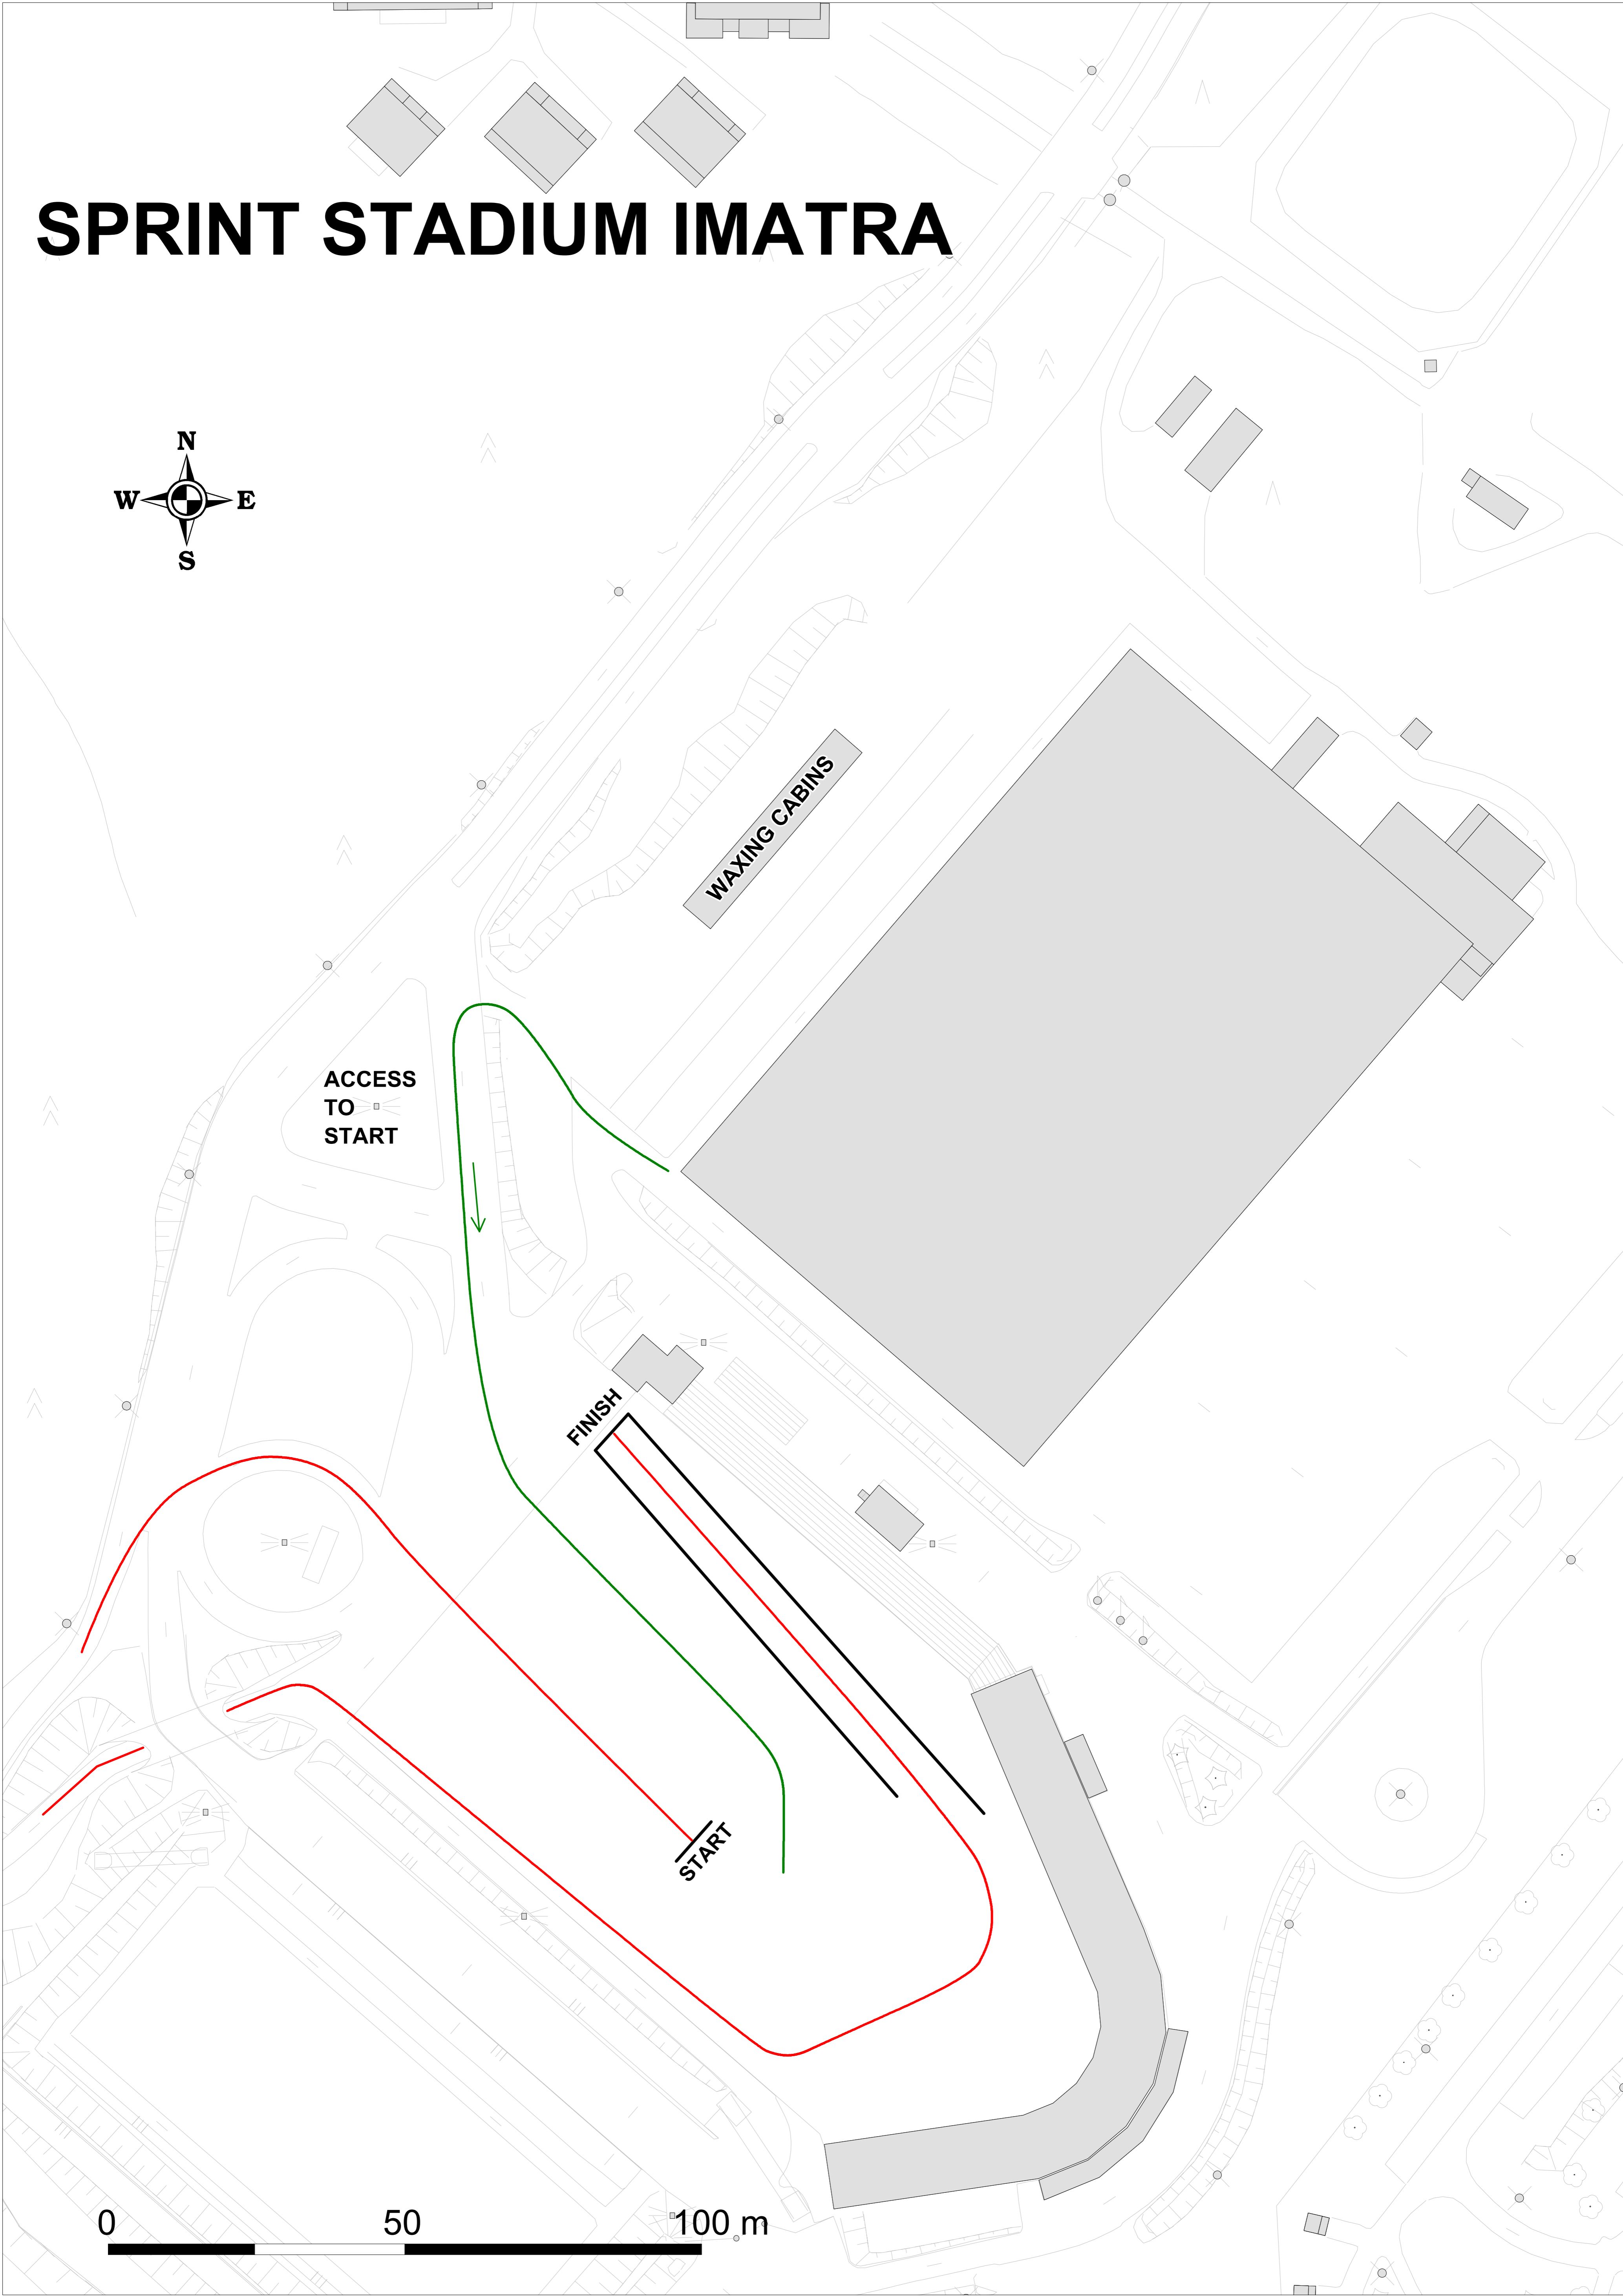

SPRINT STADIUM IMATRA

WAXING CABINS

ACCESS
TO
START

FINISH

START

INTERVAL STADIUM IMATRA

WAXING CABINS

ACCESS
TO
START

START

FINISH

0 50 100 m

RELAY STADIUM IMATRA

WAXING CABINS

ACCESS
TO
START

FINISH

EXCHANGE /
LAP