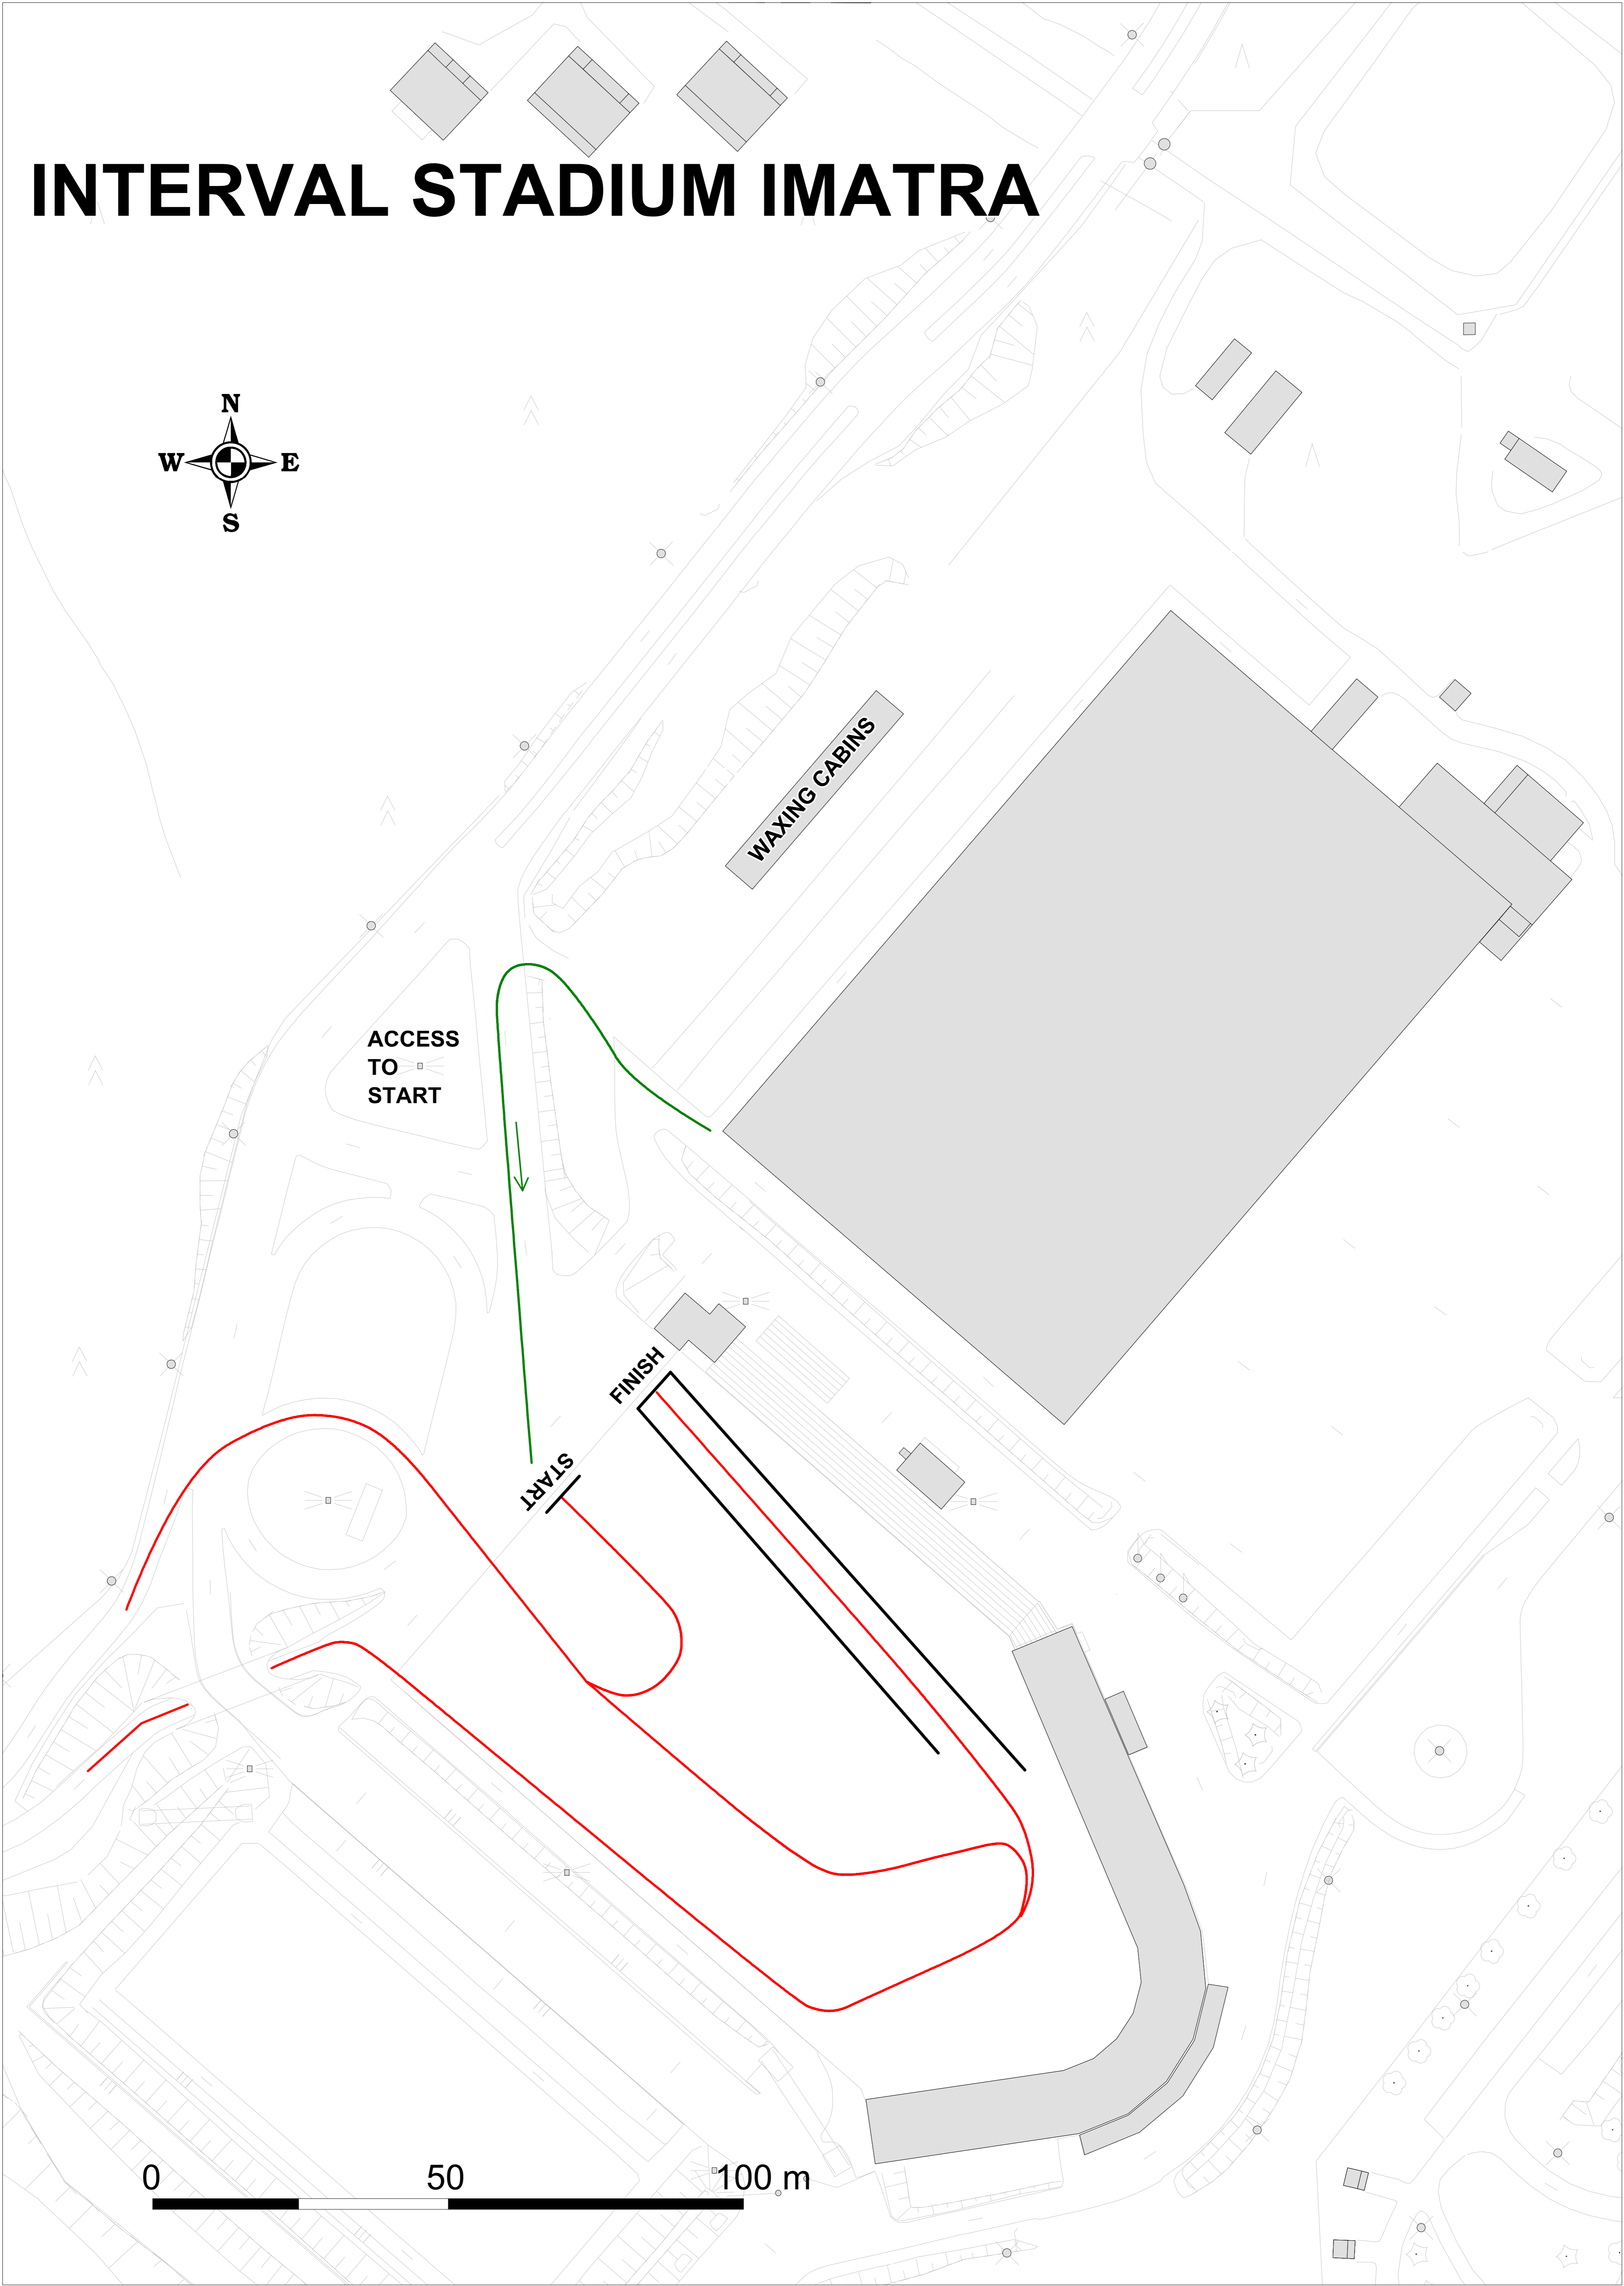

SPRINT STADIUM IMATRA

WAXING CABINS

ACCESS
TO
START

FINISH

START

INTERVAL STADIUM IMATRA

WAXING CABINS

ACCESS
TO
START

START

FINISH

0 50 100 m

RELAY STADIUM IMATRA

WAXING CABINS

ACCESS
TO
START

FINISH

EXCHANGE /
LAP