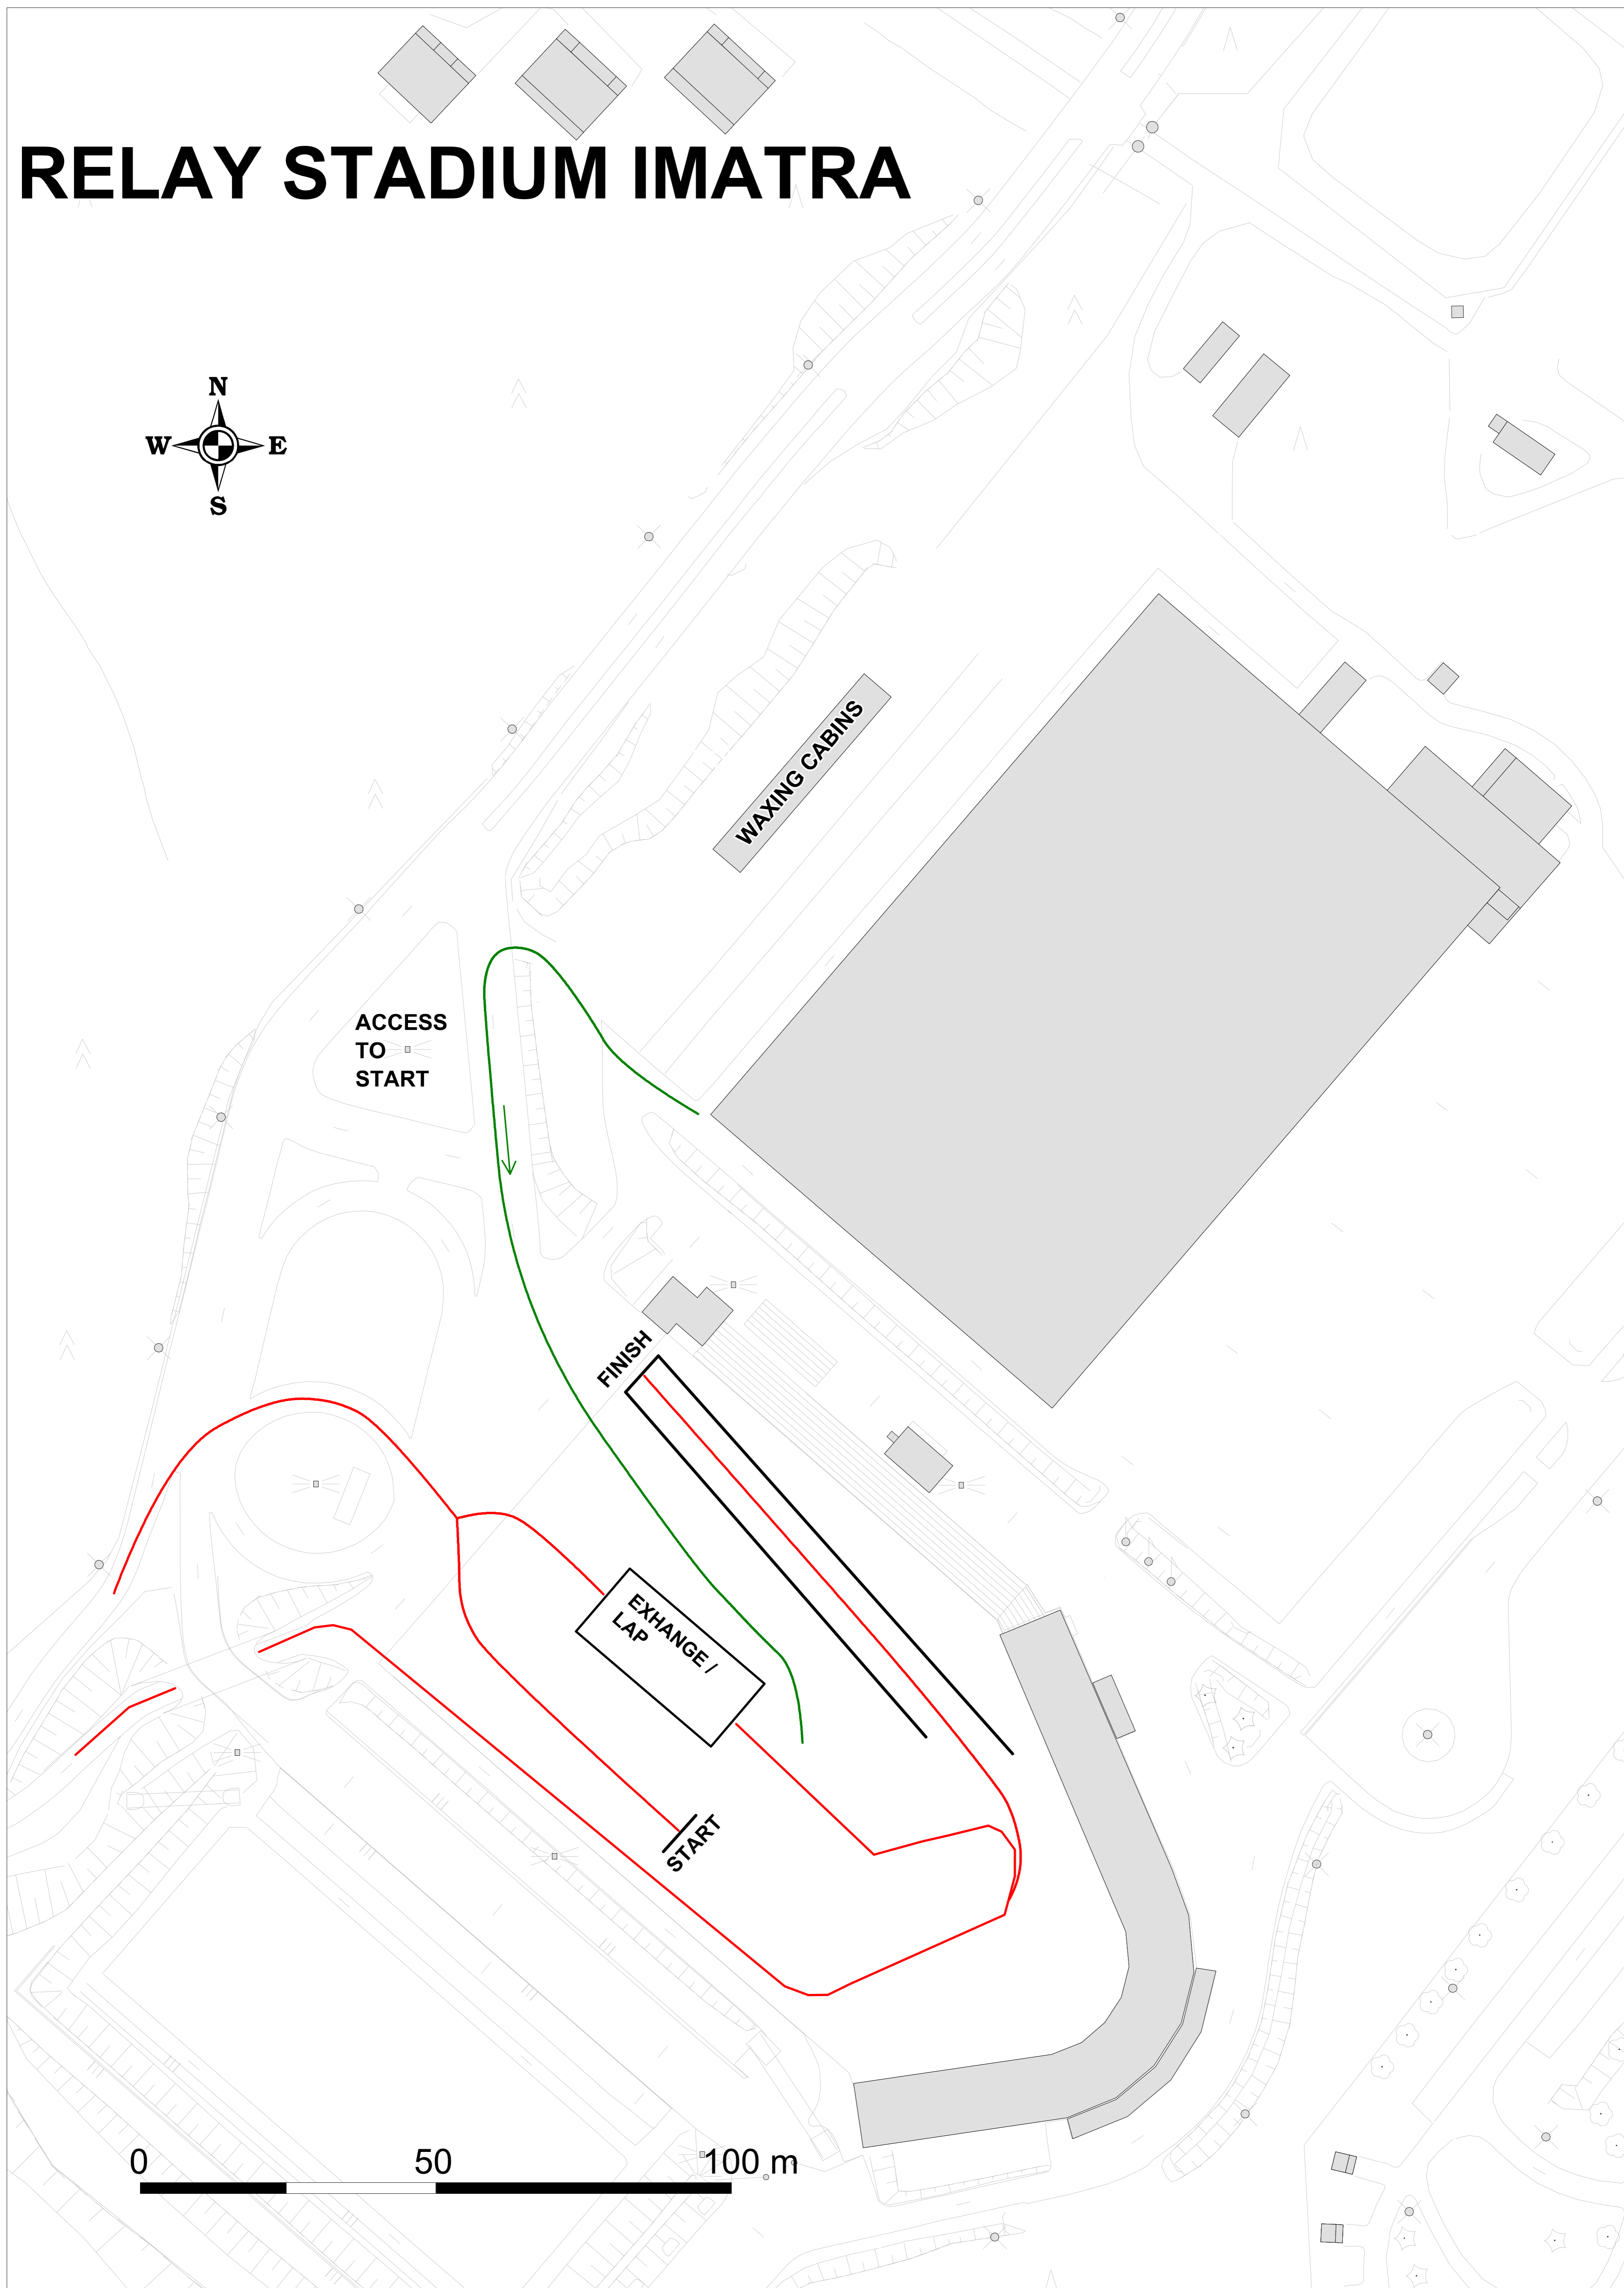

RELAY STADIUM IMATRA

WAXING CABINS

ACCESS
TO
START

FINISH

EXCHANGE /
LAP

START

0 50 100 m